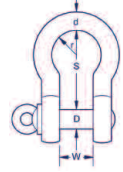

SH1YP *'US Fed Spec'* YELLOW PIN SHACKLE 'SCREW' PIN BOW

Yellow Pin Shackle Screw Pin Bow to US Fed Spec RR-C-271

Upset forged; galvanised body; tested & certified for lifting.

Product code	WLL tonnes	d mm	D mm	S mm	W mm	2 x r mm	Weight kgs / each
SH1YP005	0.5	6	8	28	12	20	0.06
SH1YP007	0.75	8	10	31	13	21	0.09
SH1YP010	1	10	11	36	16	26	0.15
SH1YP015	1.5	11	13	43	18	29	0.24
SH1YP020	2	13	16	51	22	32	0.41
SH1YP032	3.25	16	19	64	26	43	0.69
SH1YP047	4.75	19	22	76	31	51	1.31
SH1YP065	6.5	22	25	83	36	58	1.64
SH1YP085	8.5	25	28	95	43	68	2.79
SH1YP095	9.5	28	31	108	47	75	3.80
SH1YP120	12	31	35	115	51	83	4.99
SH1YP135	13.5	35	38	133	57	92	7.25
SH1YP170	17	38	41	146	60	99	7.75
SH1YP250	25	41	51	178	74	126	13.82

SH2YP *'US Fed Spec'* YELLOW PIN SHACKLE 'SAFETY' PIN BOW

Yellow Pin Shackle Safety Pin Bow to US Fed Spec RR-C-271

Upset forged; galvanised body; tested & certified for lifting.

Product code	WLL tonnes	d mm	D mm	S mm	W mm	2 x r mm	Weight kgs / each
SH2YP005	0.5	6	8	28	12	20	0.06
SH2YP007	0.75	8	10	31	13	21	0.09
SH2YP010	1	10	11	36	16	26	0.15
SH2YP015	1.5	11	13	43	18	29	0.24
SH2YP020	2	13	16	51	22	32	0.41
SH2YP032	3.25	16	19	64	26	43	0.69
SH2YP047	4.75	19	22	76	31	51	1.31
SH2YP065	6.5	22	25	83	36	58	1.64
SH2YP085	8.5	25	28	95	43	68	2.79
SH2YP095	9.5	28	31	108	47	75	3.80
SH2YP120	12	31	35	115	51	83	4.99
SH2YP130	13.5	35	38	133	57	92	7.25
SH2YP170	17	38	41	146	60	99	7.75
SH2YP250	25	41	51	178	74	126	13.82