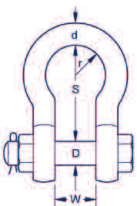

SH2YP *'US Fed Spec'* YELLOW PIN SHACKLE 'SAFETY' PIN BOW

Yellow Pin Shackle Safety Pin Bow to US Fed Spec RR-C-271

Upset forged; galvanised body; tested & certified for lifting.

Product code	WLL tonnes	d mm	D mm	S mm	W mm	2 x r mm	Weight kgs / each
SH2YP005	0.5	6	8	28	12	20	0.06
SH2YP007	0.75	8	10	31	13	21	0.09
SH2YP010	1	10	11	36	16	26	0.15
SH2YP015	1.5	11	13	43	18	29	0.24
SH2YP020	2	13	16	51	22	32	0.41
SH2YP032	3.25	16	19	64	26	43	0.69
SH2YP047	4.75	19	22	76	31	51	1.31
SH2YP065	6.5	22	25	83	36	58	1.64
SH2YP085	8.5	25	28	95	43	68	2.79
SH2YP095	9.5	28	31	108	47	75	3.80
SH2YP120	12	31	35	115	51	83	4.99
SH2YP130	13.5	35	38	133	57	92	7.25
SH2YP170	17	38	41	146	60	99	7.75
SH2YP250	25	41	51	178	74	126	13.82

SH3GP *'US Fed Spec'* GREEN PIN SHACKLE 'SAFETY' PIN BOW

Green Pin Shackle Safety Pin Bow to US Fed Spec RR-C-271

Upset forged; tested & certified for lifting; larger sizes available (up to 1000t).

Product code	WLL tonnes	d mm	D mm	S mm	W mm	2 x r mm	Weight kgs / each
SH3GP350	35	50	57	197	83	138	21
SH3GP550	55	65	70	254	105	180	41
SH3GP850	85	75	80	330	127	190	62
SH3GP993	120	90	95	381	146	238	110
SH3GP994	155	105	108	400	165	275	160
SH3GP995	200	120	130	500	175	290	235
SH3GP996	250	130	140	540	200	305	285
SH3GP997	300	140	150	600	200	305	340
SH3GP998	400	170	175	650	225	325	580